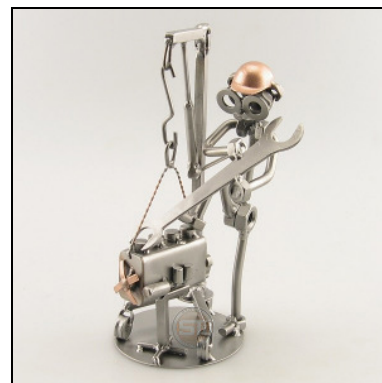

MOTOR MECHANIC

Item number : **0295**
Price in Pounds : 28,99
ca. Dim. in cm : 18x8x8
ca. Weight in KG : 0,55