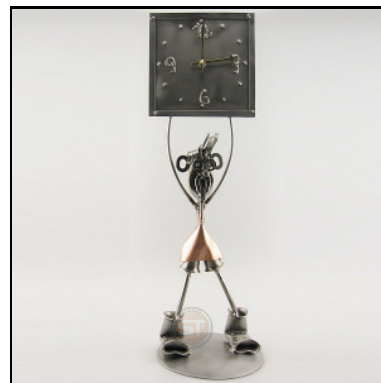

**WINE BOTTLE HOLDER
COWBOY**

Item number : **0795**
Price in Pounds : 34,99
ca. Dim. in cm : 3,5x11,5x17,5
ca. Weight in KG : 0,75

**WINE BOTTLE HOLDER
BLACKBEARD**

Item number : **0798**
Price in Pounds : 39,99
ca. Dim. in cm : 29x12x15
ca. Weight in KG : 0,80

HARRY CLOCK

Item number : **0800**
Price in Pounds : 49,99
ca. Dim. in cm : 55x19x19
ca. Weight in KG : 1,70

Update : 31.07.2009

HARRY LOO ROLL HOLDER

Item number : 0804
Price in Pounds : 49,99
ca. Dim. in cm : 37x13x14
ca. Weight in KG : 1,70