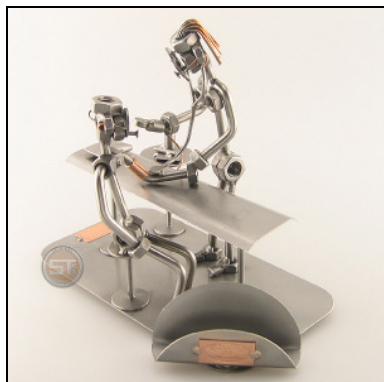

Update : 31.07.2009

**MEDICAL ASSISTANT
W.BUSINESS CARD HOLDER**

Item number : 2225V
Price in Pounds : 44,99
ca. Dim. in cm :
ca. Weight in KG : 0,80