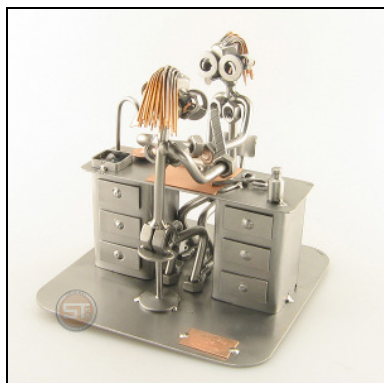

MANICURIST

Item number : 2227
Price in Pounds : 39,99
ca. Dim. in cm :
ca. Weight in KG : 0,80