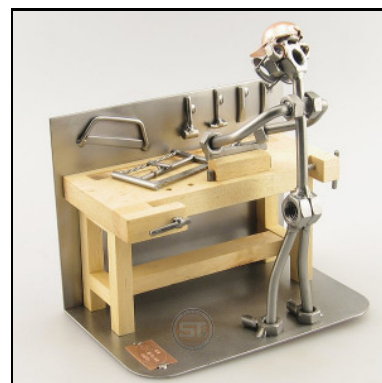

CARPENTER

Item number : 0233
Price in Pounds : 33,99
ca. Dim. in cm : 16x12x16
ca. Weight in KG : 0,83