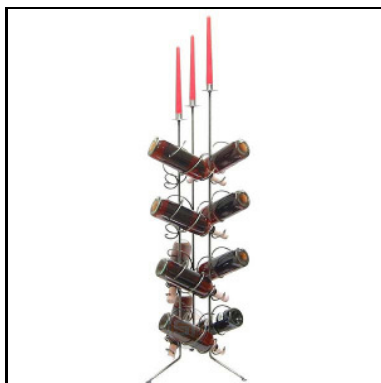

BOTTLE HOLDER WITH CANDLESTICK

Item number : 0728
Price in Pounds : 39,99
ca. Dim. in cm : 120x35x35
ca. Weight in KG : 1,80