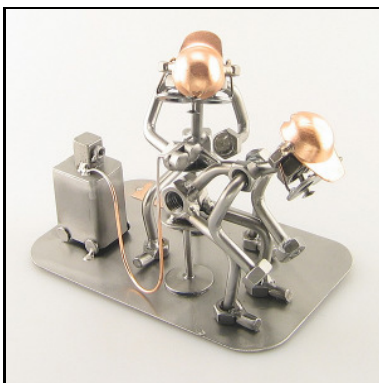

TATTOOIST

Item number : 2228
Price in Pounds : 33,99
ca. Dim. in cm :
ca. Weight in KG : 0,80