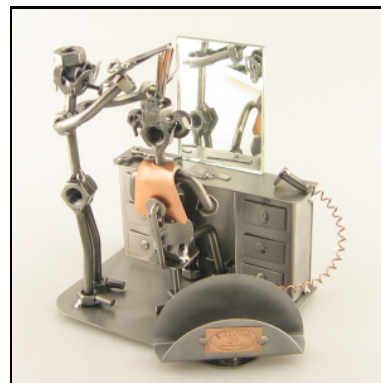

HAIRDRESSER WITH MIRROR AND BUSINESS CARD HOLDER

Item number : **0270V**
Price in Pounds : 49,99
ca. Dim. in cm : 18x10x13
ca. Weight in KG : 1,00