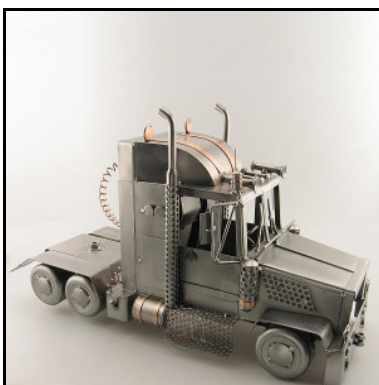

LORRY CAB

Item number : 0119
Price in Pounds : 99,99
ca. Dim. in cm : 23x35x15
ca. Weight in KG : 1,80