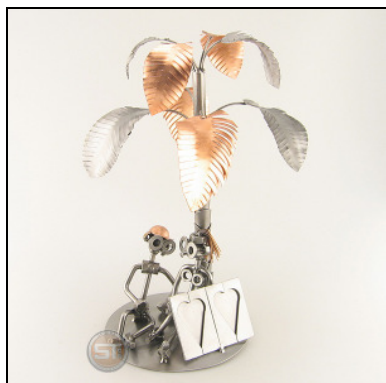

SUNSET BEACH PICTURE FRAME

Item number : 0065
Price in Pounds : 49,99
ca. Dim. in cm : 31x21x21
ca. Weight in KG : 0,60