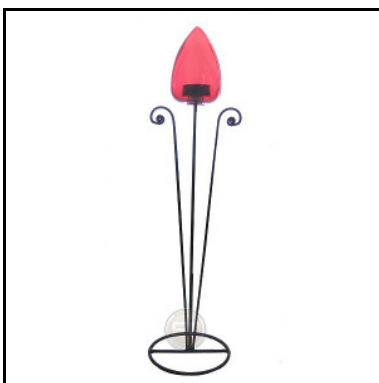

REDHEART TEALIGHTHOLDER BIG

Item number : **0954**
Price in Pounds : 14,99
ca. Dim. in cm : 56x15x15
ca. Weight in KG : 0,40