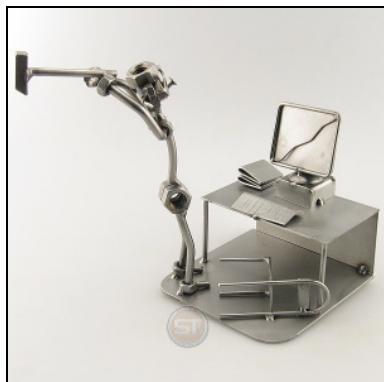

Update : 31.07.2009

PC-CRASH

Item number : 0246
Price in Pounds : 28,99
ca. Dim. in cm : 12x20x19
ca. Weight in KG : 0,65