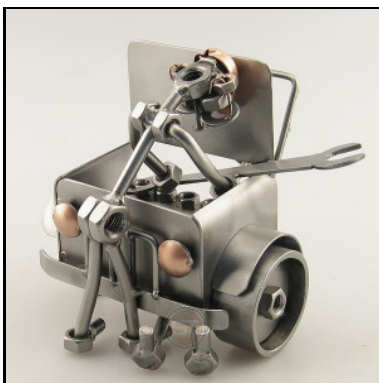

MECHANIC

Item number : 0210
Price in Pounds : 28,99
ca. Dim. in cm : 16x19x19
ca. Weight in KG : 0,85