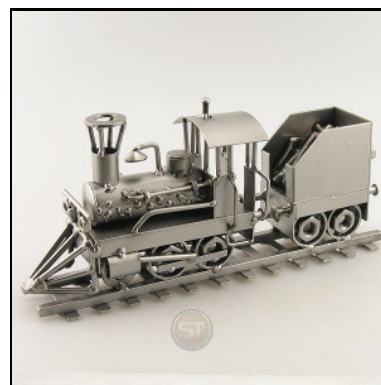

SMALL TRACTOR

Item number : 0131
Price in Pounds : 54,99
ca. Dim. in cm : 14x21x10
ca. Weight in KG : 1,53

SMALL LOCOMOTIVE

Item number : 0133
Price in Pounds : 48,99
ca. Dim. in cm : 14x27x7
ca. Weight in KG : 1,10