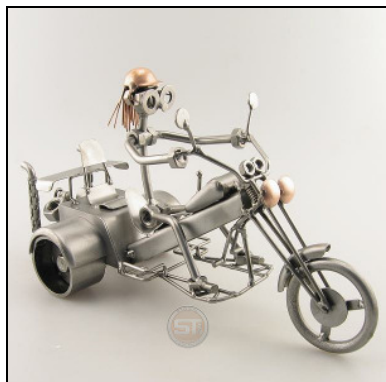

Update : 31.07.2009

TRIKE

Item number : 0111
Price in Pounds : 43,99
ca. Dim. in cm : 15x27x9
ca. Weight in KG : 1,10

BIG LOCOMOTIVE

Item number : 0112
Price in Pounds : 99,99
ca. Dim. in cm : 20x52x14
ca. Weight in KG : 6,00