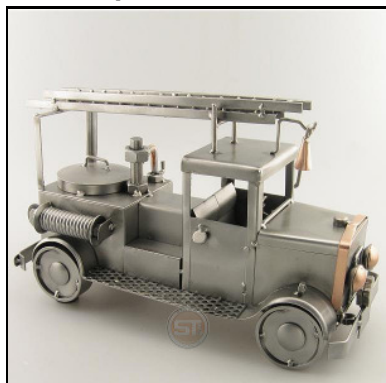

FORMULA ONE BIG

Item number : 0162
Price in Pounds : 79,99
ca. Dim. in cm : 10x41x13
ca. Weight in KG : 1,10

FIRE ENGINE (OLDY - WORLDY)

Item number : 0166
Price in Pounds : 59,99
ca. Dim. in cm : 12x17x28
ca. Weight in KG : 1,00