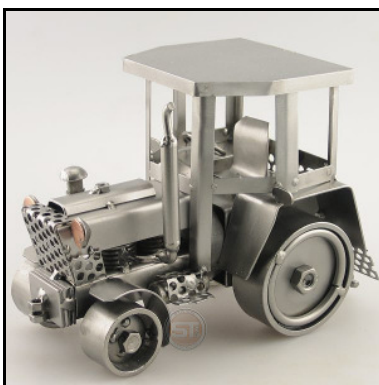

SMALL TRACTOR

Item number : 0131
Price in Pounds : 54,99
ca. Dim. in cm : 14x21x10
ca. Weight in KG : 1,53

SMALL LOCOMOTIVE

Item number : 0133
Price in Pounds : 48,99
ca. Dim. in cm : 14x27x7
ca. Weight in KG : 1,10