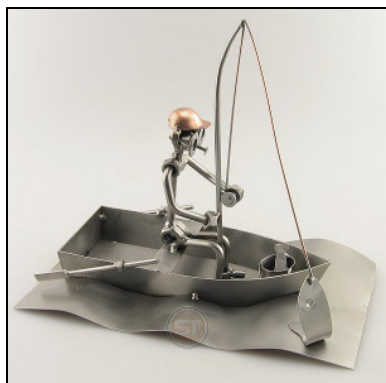

DROPZONE

Item number : 0337
 Price in Pounds : 39,99
 ca. Dim. in cm : 29x29x35
 ca. Weight in KG : 0,90

FISHERMAN WITH BOAT

Item number : 0338
 Price in Pounds : 33,99
 ca. Dim. in cm : 16x29x19
 ca. Weight in KG : 0,70