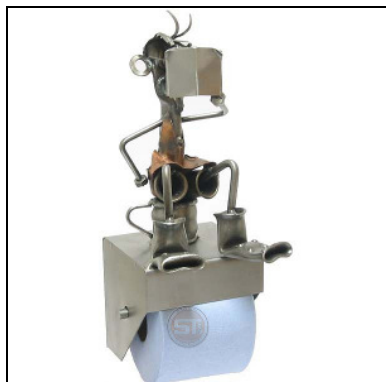

Update : 31.07.2009

HARRY LOO ROLL HOLDER

Item number : 0804
Price in Pounds : 49,99
ca. Dim. in cm : 37x13x14
ca. Weight in KG : 1,70