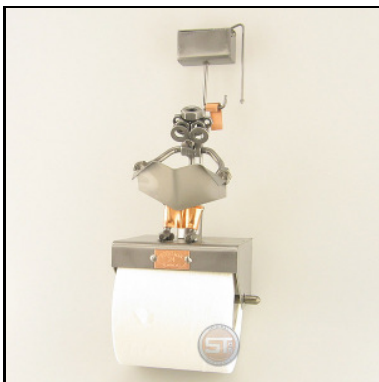

Update : 31.07.2009

MAN WITH MOBILE

Item number : **0021**
Price in Pounds : 23,99
ca. Dim. in cm : 17x8x7
ca. Weight in KG : 0,37

LOO ROLL HOLDER

Item number : **0023**
Price in Pounds : 33,99
ca. Dim. in cm : 27x14x11
ca. Weight in KG : 0,76