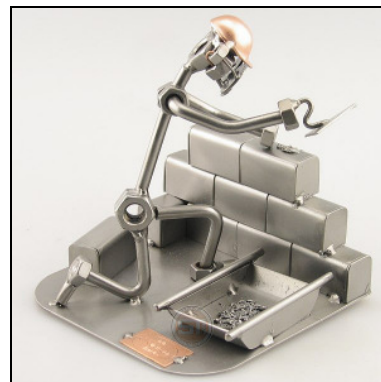

BRICKLAYER

Item number : 0222
Price in Pounds : 28,99
ca. Dim. in cm : 16x7x11
ca. Weight in KG : 0,48