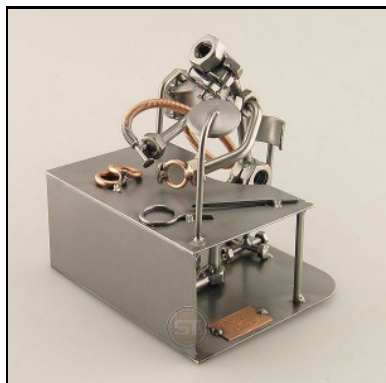

GOLDSMITH

Item number : 2214
Price in Pounds : 32,99
ca. Dim. in cm : 13x13x11
ca. Weight in KG : 0,70