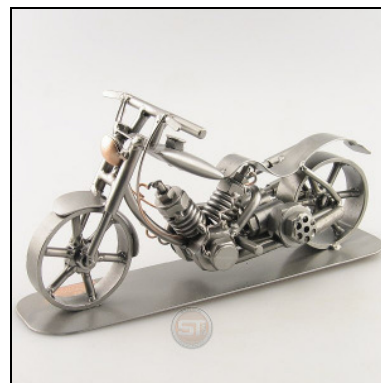

HARLEY SPECIAL

Item number : 0142
Price in Pounds : 43,99
ca. Dim. in cm : 11x25x7
ca. Weight in KG : 0,93