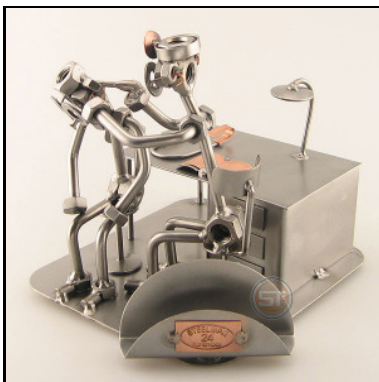

EAR, NOSE AND THROAT DOCTOR W. BUSINESS CARD

Item number : **0260V**
Price in Pounds : 43,99
ca. Dim. in cm : 20x13x13
ca. Weight in KG : 0,35