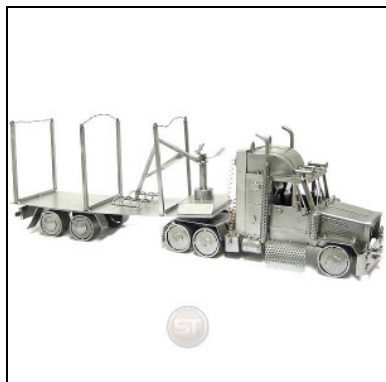

Update : 31.07.2009

LARGE WOOD LORRY

Item number : 0121
Price in Pounds : 149,99
ca. Dim. in cm : 23x85x15
ca. Weight in KG : 3,00