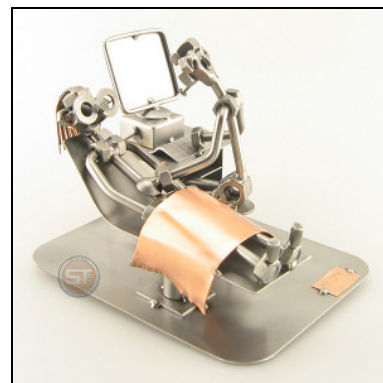

GYNAECOLOGIST

Item number : 2223
Price in Pounds : 39,99
ca. Dim. in cm :
ca. Weight in KG : 0,80