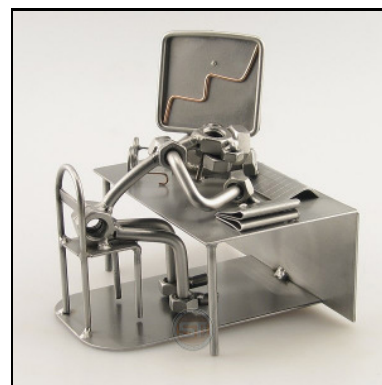

SLEEPING AT THE OFFICE

Item number : 0245
Price in Pounds : 28,99
ca. Dim. in cm : 14x13x14
ca. Weight in KG : 0,64