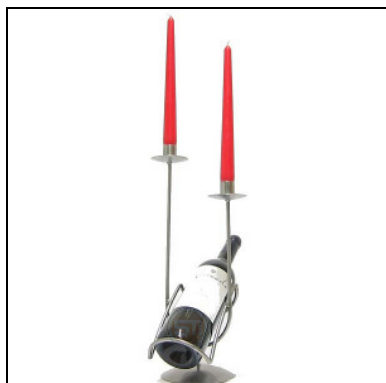

FROG

Item number : 0714I
Price in Pounds : 7,99
ca. Dim. in cm : 5x8x8
ca. Weight in KG : 0,08

COCK

Item number : 0714J
Price in Pounds : 7,99
ca. Dim. in cm : 5x8x8
ca. Weight in KG : 0,08

WINE HOLDER WITH 2 CANDLESTICKS