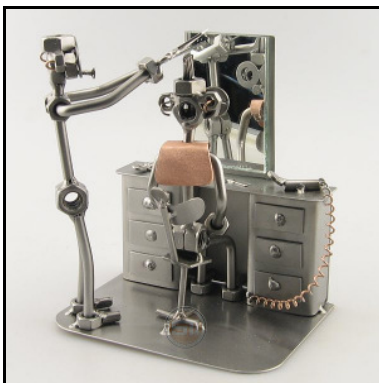

HAIRDRESSER WITH MIRROR

Item number : **0270**
Price in Pounds : 39,99
ca. Dim. in cm : 18x10x13
ca. Weight in KG : 1,00