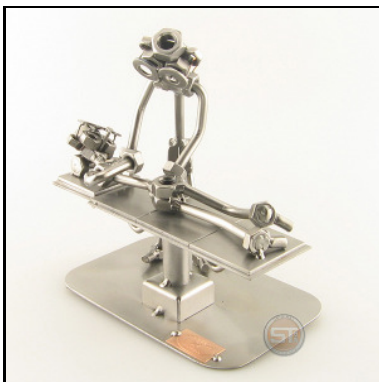

ENGINEER

Item number : 2222
Price in Pounds : 29,99
 ca. Dim. in cm :
 ca. Weight in KG : 0,80

ACUPUNCTURIST

Item number : 2224
Price in Pounds : 34,99
 ca. Dim. in cm :
 ca. Weight in KG : 0,80

CHIROPRACTOR

Item number : 2221
Price in Pounds : 34,99
 ca. Dim. in cm :
 ca. Weight in KG : 0,80

ENGINEER W.BUSINESS CARD HOLDER

Item number : 2222V
Price in Pounds : 39,99
 ca. Dim. in cm :
 ca. Weight in KG : 0,80