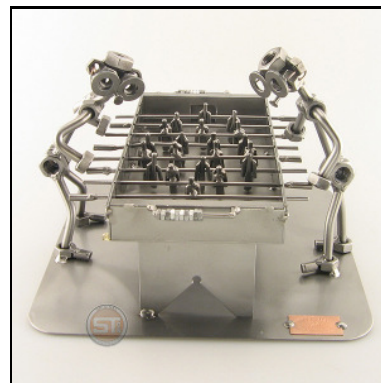

Tabletop Football

Item number : **3010**
Price in Pounds : 44,99
ca. Dim. in cm : 17x8x8
ca. Weight in KG : 0,35