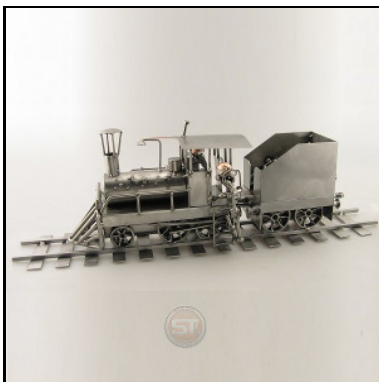

BIG LOCOMOTIVE

Item number : 0112
Price in Pounds : 99,99
ca. Dim. in cm : 20x52x14
ca. Weight in KG : 6,00