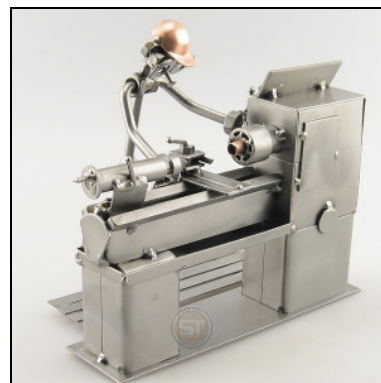

FIREMAN

Item number : **0203**
 Price in Pounds : 28,99
 ca. Dim. in cm : 23x21x9
 ca. Weight in KG : 0,82

LATHE OPERATOR

Item number : **0205**
 Price in Pounds : 39,99
 ca. Dim. in cm : 17x13x20
 ca. Weight in KG : 1,12