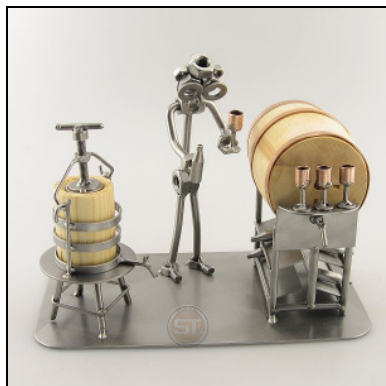

DAIRY FARMER

Item number : **0286**
Price in Pounds : 33,99
ca. Dim. in cm : 13x12,5x21
ca. Weight in KG : 1,15

MOTOR MECHANIC

Item number : **0295**
Price in Pounds : 28,99
ca. Dim. in cm : 18x8x8
ca. Weight in KG : 0,55

PETROLSTATION

Item number : **0298**
Price in Pounds : 33,99
ca. Dim. in cm : 12x13x27
ca. Weight in KG : 0,35

Update : 31.07.2009

WINEGROWER

Item number : **0299**
Price in Pounds : 39,99
ca. Dim. in cm : 23x13x17
ca. Weight in KG : 0,40