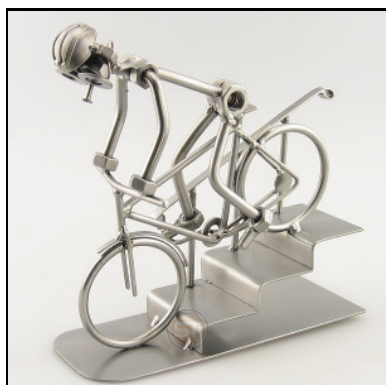

MOUNTAINBIKE

Item number : 0105
Price in Pounds : 28,99
ca. Dim. in cm : 20x17x16
ca. Weight in KG : 0,50