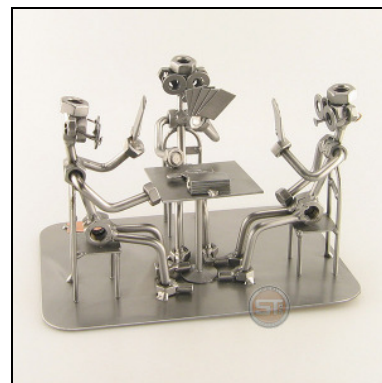

CARD_PLAYER

Item number : 0039
Price in Pounds : 33,99
ca. Dim. in cm : 13x9x21
ca. Weight in KG : 0,75