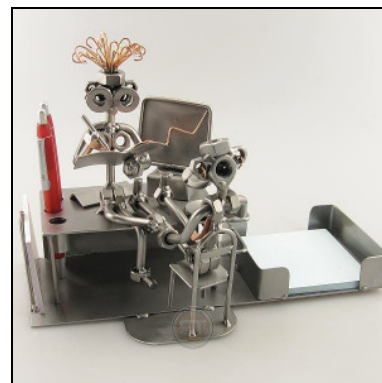

OFFICE TIDY WITH 2 PEOPLE

Item number : 0240
Price in Pounds : 39,99
ca. Dim. in cm : 18x10x26
ca. Weight in KG : 1,10