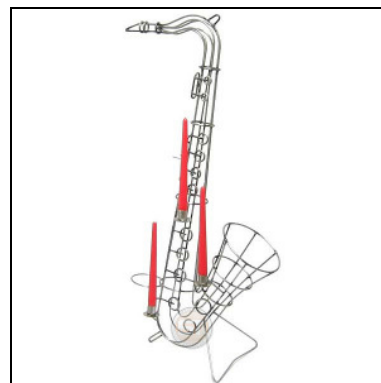

SAXOPHONE CANDLESTICK

Item number : 0730
Price in Pounds : 42,99
ca. Dim. in cm : 90x50x25
ca. Weight in KG : 1,80