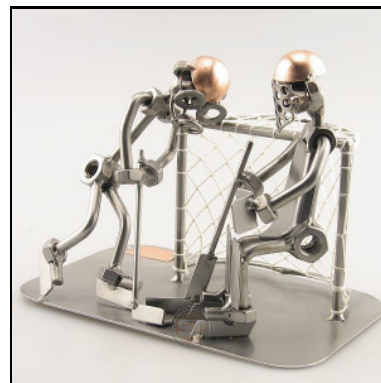

ICE-HOCKEY

Item number : 0325
Price in Pounds : 39,99
ca. Dim. in cm : 14x11x17
ca. Weight in KG : 0,65