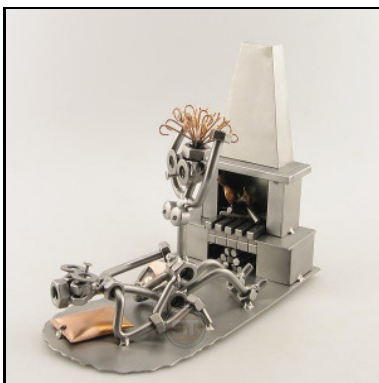

SEX BY THE FIREPLACE

Item number : 0038
Price in Pounds : 39,99
ca. Dim. in cm : 18x22x11
ca. Weight in KG : 1,25