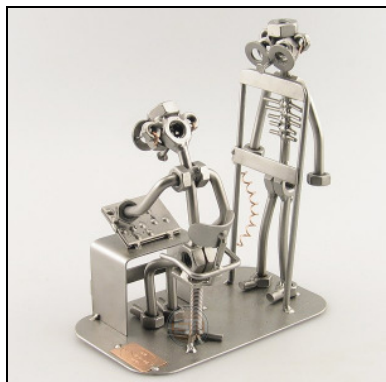

Update : 31.07.2009

RADIOLOGIST

Item number : 0272
Price in Pounds : 28,99
ca. Dim. in cm : 19x13x8
ca. Weight in KG : 0,70