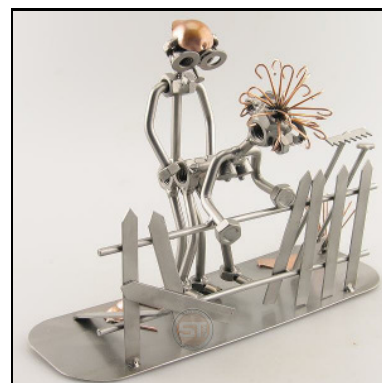

SEXY GARDENERS

Item number : **0030**
Price in Pounds : 33,99
ca. Dim. in cm : 18x10x21
ca. Weight in KG : 0,93