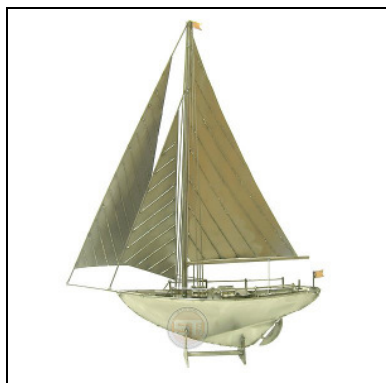

Item number : 0174
Price in Pounds : 89,99
ca. Dim. in cm : 16x11x44
ca. Weight in KG : 2,50

YACHT BIG

Item number : 0175
Price in Pounds : 99,99
ca. Dim. in cm : 70x15x57
ca. Weight in KG : 4,00

OLDTIMER