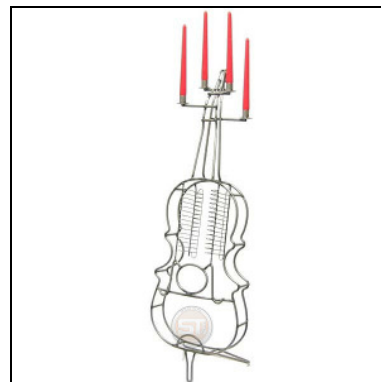

BASS CD-RACK

Item number : 0774
Price in Pounds : 52,99
ca. Dim. in cm : 100x50x30
ca. Weight in KG : 1,80