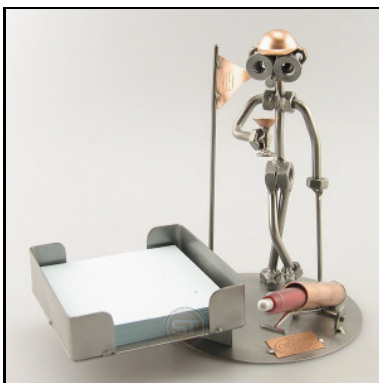

GOLF WITH DESK EQUIPMENT ROUND

Item number : **0375**
Price in Pounds : 33,99
ca. Dim. in cm : 18x14x18
ca. Weight in KG : 0,50