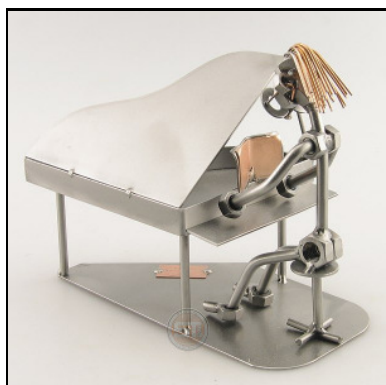

GRAND PIANO

Item number : 0400
Price in Pounds : 28,99
ca. Dim. in cm : 16x18x9
ca. Weight in KG : 0,65