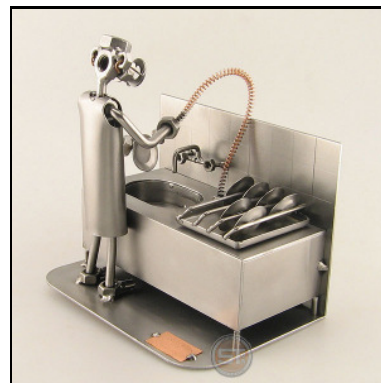

FIREMAN WITH FIREHOSE

Item number : 2212
Price in Pounds : 28,99
ca. Dim. in cm : 14x14x8
ca. Weight in KG : 0,30

BICYCLE MECHANIC

Item number : 2213
Price in Pounds : 28,99
ca. Dim. in cm : 14x8,5x26
ca. Weight in KG : 0,36

GOLDSMITH

Item number : 2214
Price in Pounds : 32,99
ca. Dim. in cm : 13x13x11
ca. Weight in KG : 0,70

MINER

Item number : 2218
Price in Pounds : 27,99
ca. Dim. in cm : 19x8x8
ca. Weight in KG : 0,35

DISHWASHER