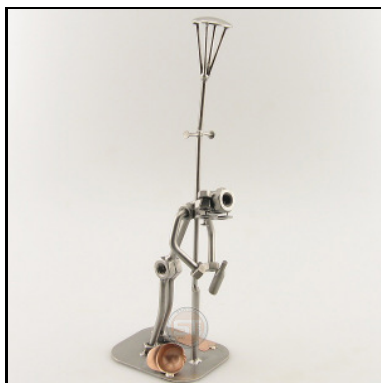

Item number : 0012
Price in Pounds : 28,99
ca. Dim. in cm : 16x22x14
ca. Weight in KG : 0,53

DRUNKEN MAN AT A LAMP

Item number : 0013
Price in Pounds : 23,99
ca. Dim. in cm : 29x9x7
ca. Weight in KG : 0,31