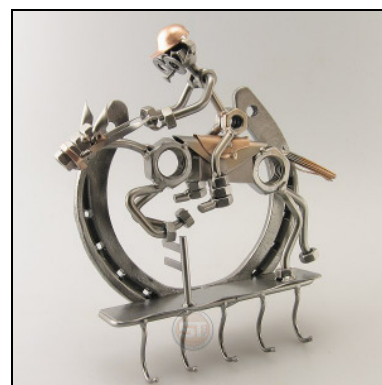

HANGING TEALIGHT HOLDER

Item number : 0746
Price in Pounds : 9,99
ca. Dim. in cm : 74x42x13
ca. Weight in KG : 0,65

BOTTLE HOLDER SNAKE

Item number : 0747
Price in Pounds : 64,99
ca. Dim. in cm : 100x70x40
ca. Weight in KG : 5,40

WINE BIRD

Item number : 0749
Price in Pounds : 9,99
ca. Dim. in cm : 26x21x19
ca. Weight in KG : 0,37

HORSESHOE - KEY HOOK

Item number : 0758
Price in Pounds : 39,99
ca. Dim. in cm : 20x23x5
ca. Weight in KG : 1,20