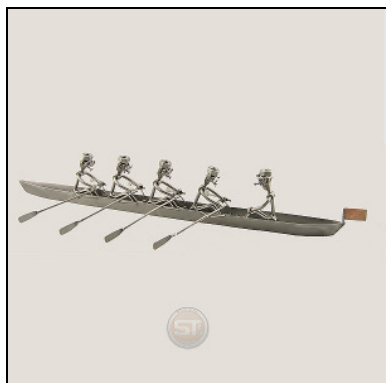

ROWING TEAM

Item number : 0385
Price in Pounds : 59,99
ca. Dim. in cm : 9x59x24
ca. Weight in KG : 0,85