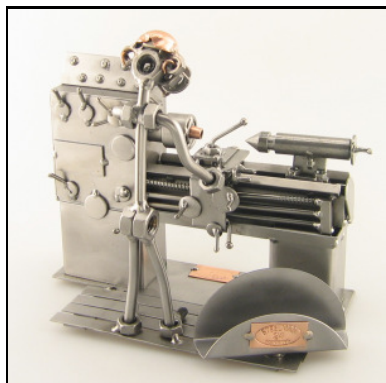

LATHE OPERATOR W.BUSINESS CARD HOLDER

Item number : **0205V**
Price in Pounds : 49,99
ca. Dim. in cm : 17x13x20
ca. Weight in KG : 1,12