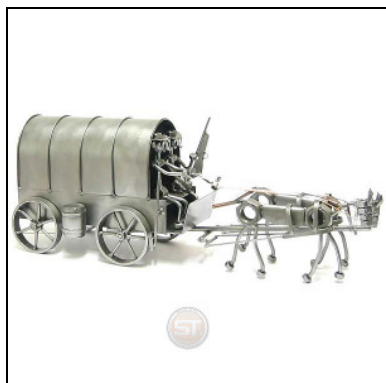

CARRIAGE

Item number : 0125
Price in Pounds : 99,99
ca. Dim. in cm : 22x58x20
ca. Weight in KG : 2,50