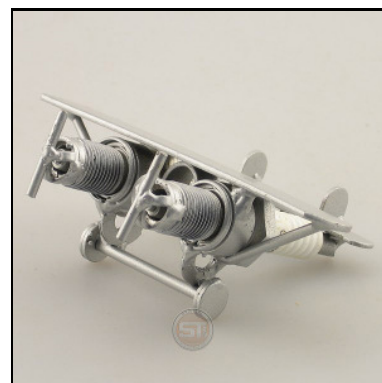

MINI TWIN FUSELAGE AIRPLANE

Item number : **0600**
Price in Pounds : 7,99
ca. Dim. in cm : 6x11x9
ca. Weight in KG : 0,09