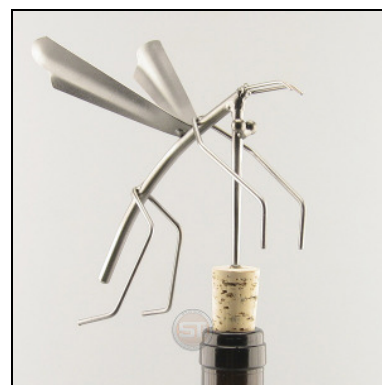

MOSQUITO CORK

Item number : **0713**
Price in Pounds : 9,99
ca. Dim. in cm : 12x14x11
ca. Weight in KG : 0,07