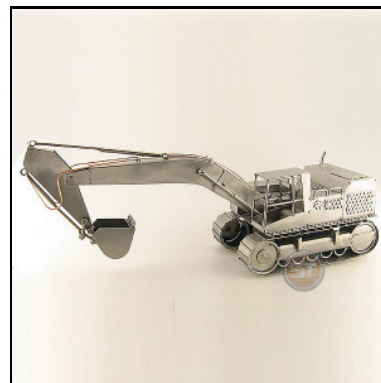

EXCAVATOR

Item number : 0168
Price in Pounds : 99,99
ca. Dim. in cm : 28x15x49
ca. Weight in KG : 2,50