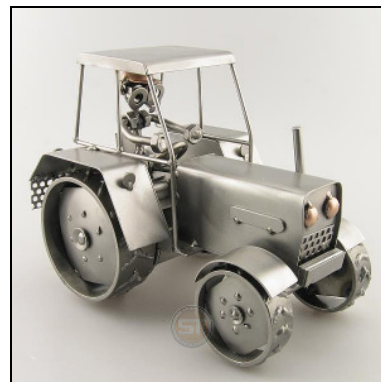

TRACTOR BIG

Item number : 0124
Price in Pounds : 69,99
ca. Dim. in cm : 20x27x15
ca. Weight in KG : 3,00